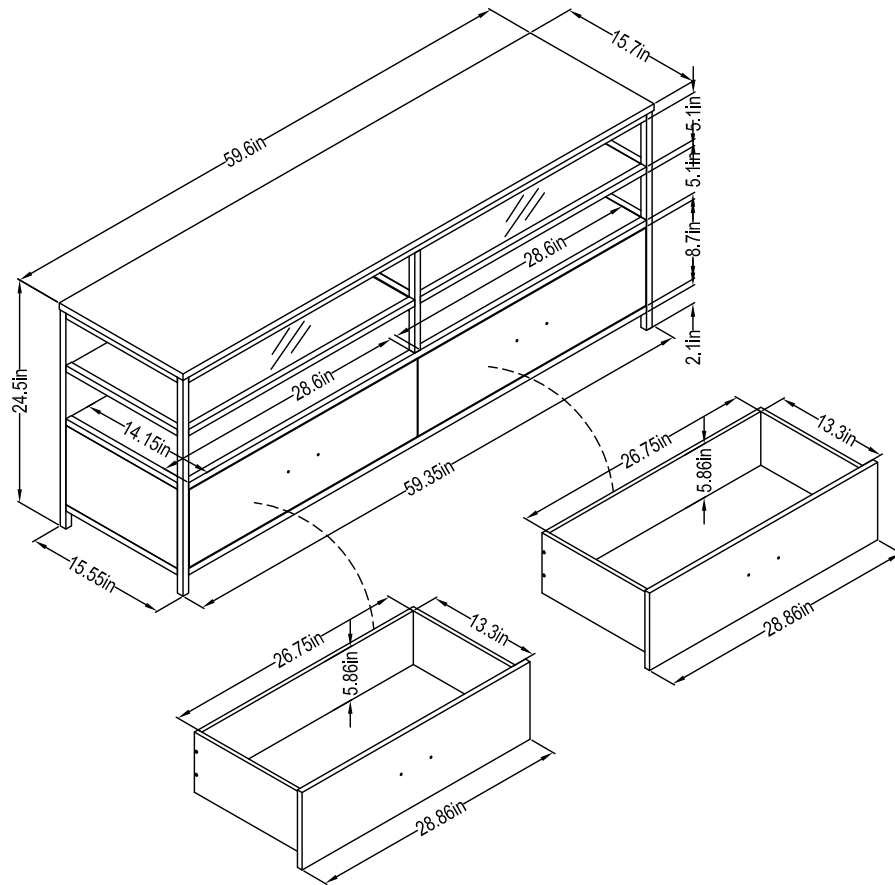

8777222/925COM -TV STAND

Wood Breakdown:
MDF 0%, PB 70%.
Total storage: 7.2 cubic feet

Overall Product Size:
59.6" W × 15.7" D × 24.5" H
151.4cm W × 39.8cm D × 62.3cm H

Maximum Weight Capacities
Unit Weight: 123.86lbs. (56.3kg)