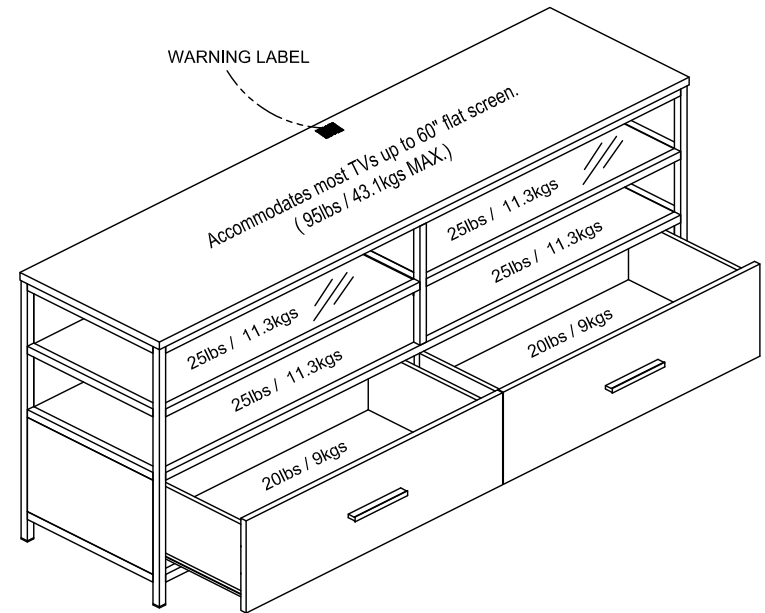

8777222/925COM -TV STAND

Wood Breakdown:
MDF 0%, PB 70%.
Total storage: 7.2 cubic feet

Overall Product Size:
59.6" W × 15.7" D × 24.5" H
151.4cm W × 39.8cm D × 62.3cm H

Maximum Weight Capacities
Unit Weight: 123.86lbs. (56.3kg)